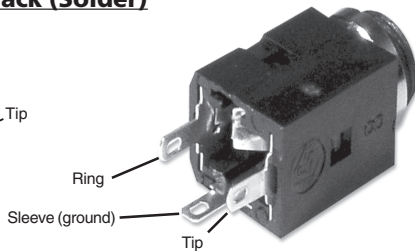

## RCA to Captive Screw

## RCA to Solder Cup

## 3.5mm Stereo Mini Jack (Solder)

Wiring 3.5 mm Tip-Ring-Sleeve  
Mini Stereo Plug

3.5 mm Stereo Plug Connector  
(unbalanced)

Extron Electronics, USA  
714.491.1500  
Fax 714.491.1517  
www.extron.com

Extron Electronics, Europe  
The Netherlands  
+31.33.453.4040  
Fax +31.33.453.4050