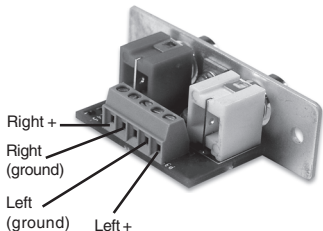

## RCA to Captive Screw

## RCA to Solder Cup

## 3.5mm Stereo Mini Jack (Solder)

Wiring 3.5 mm Tip-Ring-Sleeve  
Mini Stereo Plug

3.5 mm Stereo Plug Connector  
(unbalanced)

Extron Electronics, USA  
714.491.1500  
Fax 714.491.1517  
www.extron.com

Extron Electronics, Europe  
The Netherlands  
+31.33.453.4040  
Fax +31.33.453.4050