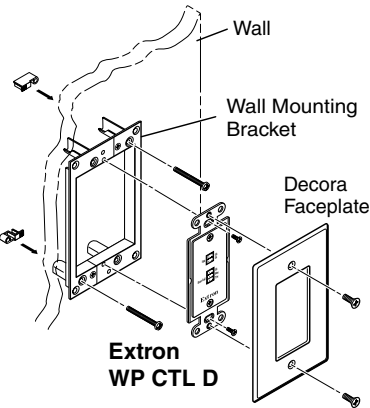

WP CTL D Installation Guide

The Extron WP CTL D is a Decora style 1-gang wall plate which passes RS-232 control signals from a computer or control system, and IR signals from an IR source. Install it directly into the wall using a mud ring, or in a 1-gang junction box (not supplied), following the steps below.

1. Using a mud ring or a junction box as a guide, mark the holes and cut out the material within the marked area.

NOTE *If installing a junction box, allow enough depth for the wall plate and cables. The box should be at least 2.0" (5.1 cm) deep to accommodate the connectors, plate, and cables.*

1. Either
   - Insert the mud ring into the opening, rotate the dog legs, and secure with the screws provided, or
   - Insert the wall box and secure with 10-penny nails or screws.
2. Run the RS-232 and IR signal cables behind the wall and thread them through the mud ring or wall box.

NOTE *Extron recommends using a good quality, low capacitance, shielded cable such as an Extron CTL or SPL Control cable.*

WP CTL D Installation Guide, cont'd

1. Connect the IR cable to the rear panel IR connector by inserting the signal wire into the hole marked "S", and the ground wire into the hole marked "G" (see inset, step 4).

NOTE *The recommended driving distance from an MLC controller is 100 feet.*

1. Connect the RS-232 cable to the rear panel RS-232 connector by inserting the ground wire into the hole marked "G", the transmit wire into the hole marked "Tx", and the receive wire into the hole marked "Rx" (see inset, step 5).

1. Mount the device into the mud ring or wall box.
2. Attach the supplied Decora faceplate.

NOTE *If applicable, repeat steps 1-7 to install additional wall plates.*

1. Connect the RS-232 control device and/or IR input device to the front of the WP CTL D.