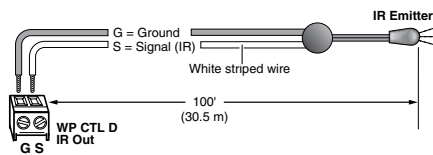

Step 4

Extron USA - East
+800.633.9876
Inside USA / Canada Only
+1.919.863.1794
+1.919.863.1797 FAX

Extron Asia
+800.7339.8766
Inside Asia Only
+65.6383.4400
+65.6383.4664 FAX

Extron Japan
+81.3.3511.7655
+81.3.3511.7656 FAX

Extron China
+400.883.1568
Inside China Only
+86.21.3760.1568
+86.21.3760.1566 FAX

Extron Dubai
+971.4.2991800
+971.4.2991880 FAX

68-1618-01
Rev B 08 08