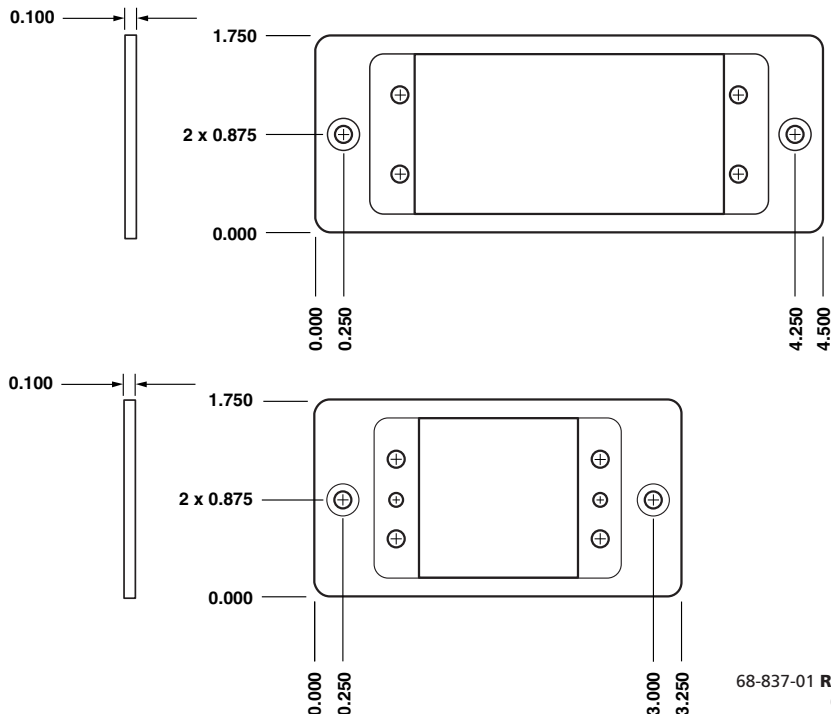

Extron AAP 100 and MAAP 100 Installation Guide

The following procedure is for mounting the AAP 100 and MAAP 100 panels on hard surfaces (plywood, hardwood, etc.). For soft surfaces (particle board, drywall, etc.), additional hardware such as anchors may be required (not provided).

1. Make a copy of the appropriate full size rough-in template. Cut out the center portion of the template up to the dashed guidelines.

CAUTION For accurate sizing, copy the template at exactly 100%.

2. Place the template in the desired location and mark the guidelines for the opening on the surface.
3. Carefully cut away the material inside the guidelines. Check the opening size by placing the panel against the opening.
4. Cable the AAP(s)/MAAP(s) and install them on the panel.
5. Place the panel against the surface and mark the locations of the two wall mounting holes on the surface.
6. Remove the panel and drill 1/4" deep pilot holes (half the width of the shaft of the screw) at the marked locations. Replace the panel.
7. Use two 1/2" (1.3 cm) long, #6 flat headed wood screws (provided) to fasten the panel directly onto the surface. Hand tighten the screws.

Product Dimensions

68-837-01 Rev. B
08 08

Installation Templates

The solid, outer line represents the outside edge of the panel.
 1.75" H x 3.25" W
 (4.45 cm H x 8.25 cm W)

The solid, outer line represents the outside edge of the panel.
 1.75" H x 4.5" W
 (4.45 cm H x 11.4 cm W)