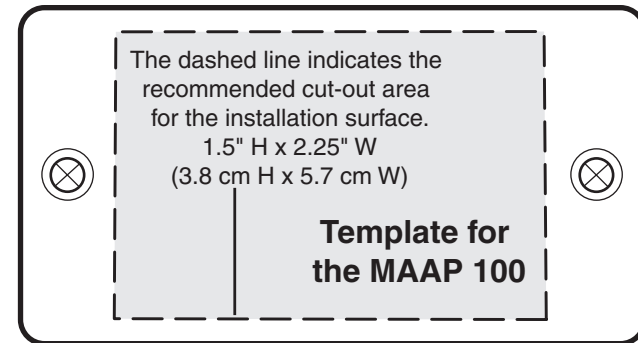

1. Make a copy of the appropriate full size rough-in template. Cut out the center portion of the template up to the dashed guidelines.

CAUTION For accurate sizing, copy the template at exactly 100%.

2. Place the template in the desired location and mark the guidelines for the opening on the surface.
3. Carefully cut away the material inside the guidelines. Check the opening size by placing the panel against the opening.
4. Cable the AAP(s)/MAAP(s) and install them on the panel.
5. Place the panel against the surface and mark the locations of the two wall mounting holes on the surface.
6. Remove the panel and drill 1/4" deep pilot holes (half the width of the shaft of the screw) at the marked locations. Replace the panel.
7. Use two 1/2" (1.3 cm) long, #6 flat headed wood screws (provided) to fasten the panel directly onto the surface. Hand tighten the screws.

Product Dimensions

68-837-01 Rev. B
08 08

Installation Templates

The solid, outer line represents the outside edge of the panel.
 1.75" H x 3.25" W
 (4.45 cm H x 8.25 cm W)

The solid, outer line represents the outside edge of the panel.
 1.75" H x 4.5" W
 (4.45 cm H x 11.4 cm W)