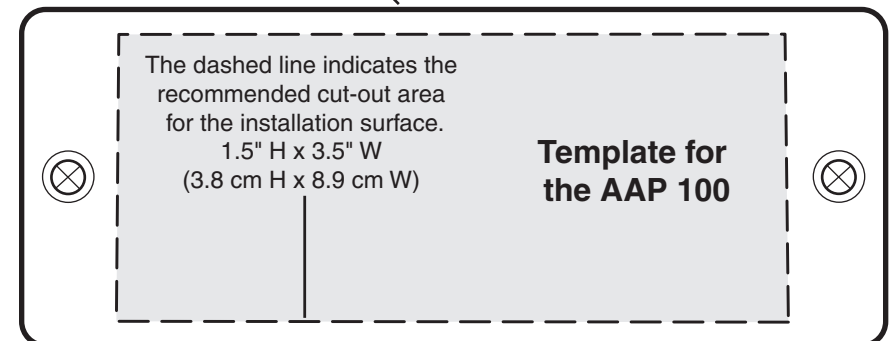

1. Make a copy of the appropriate full size rough-in template. Cut out the center portion of the template up to the dashed guidelines.

CAUTION For accurate sizing, copy the template at exactly 100%.

2. Place the template in the desired location and mark the guidelines for the opening on the surface.
3. Carefully cut away the material inside the guidelines. Check the opening size by placing the panel against the opening.
4. Cable the AAP(s)/MAAP(s) and install them on the panel.
5. Place the panel against the surface and mark the locations of the two wall mounting holes on the surface.
6. Remove the panel and drill 1/4" deep pilot holes (half the width of the shaft of the screw) at the marked locations. Replace the panel.
7. Use two 1/2" (1.3 cm) long, #6 flat headed wood screws (provided) to fasten the panel directly onto the surface. Hand tighten the screws.

Product Dimensions

68-837-01 Rev. B
08 08

Installation Templates

The solid, outer line represents the outside edge of the panel.
 1.75" H x 3.25" W
 (4.45 cm H x 8.25 cm W)

The solid, outer line represents the outside edge of the panel.
 1.75" H x 4.5" W
 (4.45 cm H x 11.4 cm W)