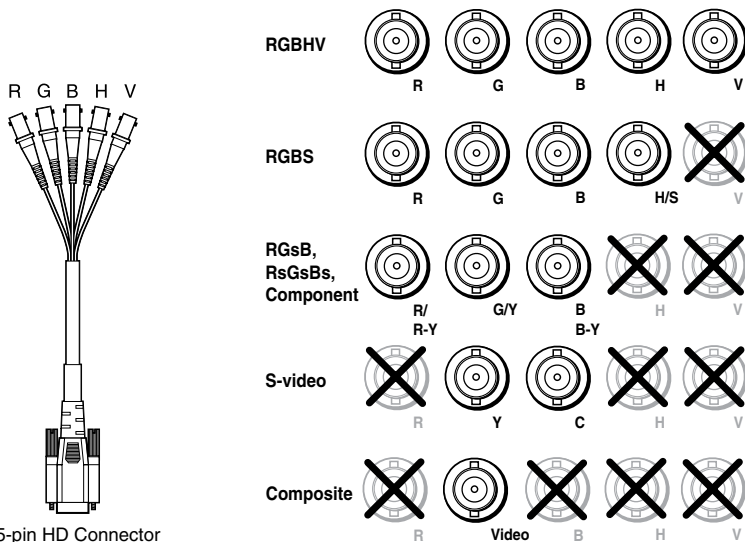

BNC to 15-Pin HD Wiring Guide

For sources and displays that require different connectors, use an 15-pin HD adapter cable, such as the Extron® SY BNCM series (#26-533-xx; see figure 1, below). The BNC connectors used for different signal types are shown in figure 1.