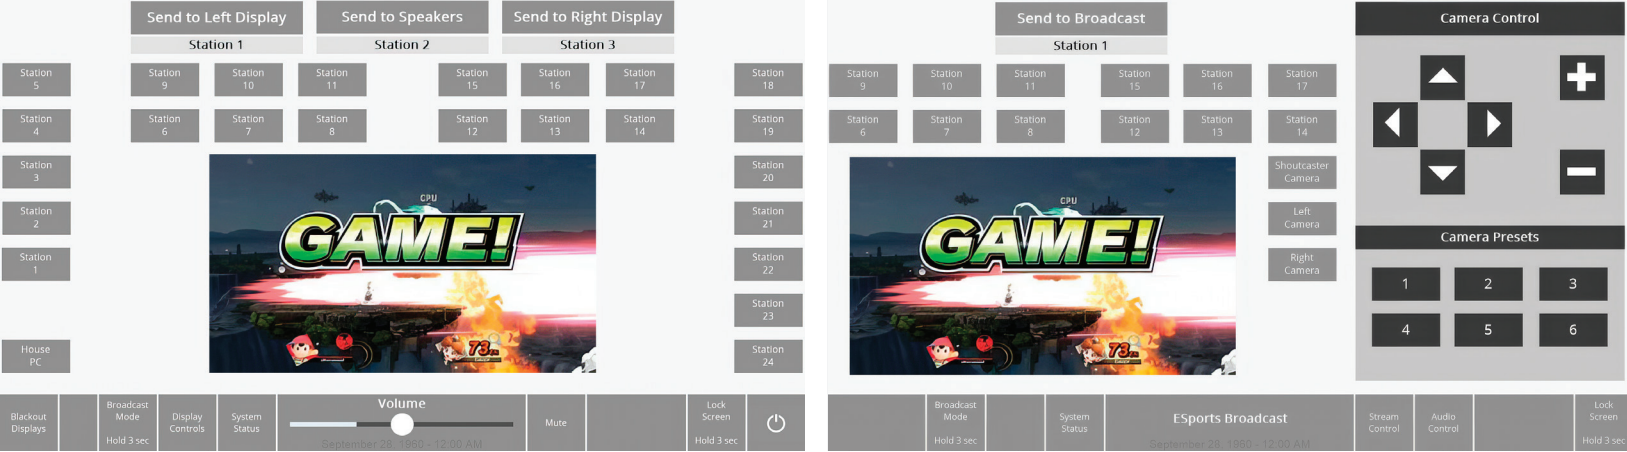

Shown here are LEVELUp Esports Arena TouchLink Pro touchpanel operator interface GUIs for controlling in-room AV content distribution and for controlling AV content streaming broadcast distribution.

“Extron AV technology is essential to creating the exciting and engaging vibe you feel when you enter the LEVELUp esports facility in the Student Union building. Extron assisted us from initial design to the final product.”

Sadie Katie Hampton
Assistant Director - University Center, MT Unions
Middle Tennessee State University

from the coaching PC or from the AV over IP network, selected by an Extron HDMI switcher. Two decoders supply HDMI to a SMP 352 dual recording streaming media processor that can stream two channels simultaneously to the Internet for league competitions with other schools, while also recording both channels for later viewing.

Great Sound Pumps Up the Excitement!

A DMP 128 Plus audio DSP processor with acoustic echo cancellation optimizes all audio sources in the arena. The coaching mic connects directly to a mic/line input of the DMP 128 Plus. All other audio sources are delivered via the AV over IP network to the DMP’s Dante/AES67 port. This includes gameplay sound from the player and coach PCs and play-by-play commentary from two shoutcasters who speak into headphone boom mics that feed into the AV over IP network via an AXI 44 AT Dante audio interface unit.

The DMP 128 Plus drives the room’s speakers through a 200 watt XPA® amplifier and also feeds the conditioned audio into the SMP 352 for streaming and recording.

AV System Control

Users control the AV system from either the coaching station or the shoutcaster station. A 10" tabletop TouchLink Pro touchpanel is located at both stations. Users select AV sources and destinations, adjust sound volume, aim cameras, and perform other AV system actions through buttons and sliders on the touchpanel screen. The selected actions are implemented by an IPCP Pro xi control processor. The custom operator interface and AV system control rules were created by the MTSU AV system design team using Global Configurator® Plus and GUI Designer. Rounding out the AV control system is a NAVigator AV over IP system manager that provides a user-friendly browser-based interface for performing configuration and maintenance of the NAV Pro AV over IP network.